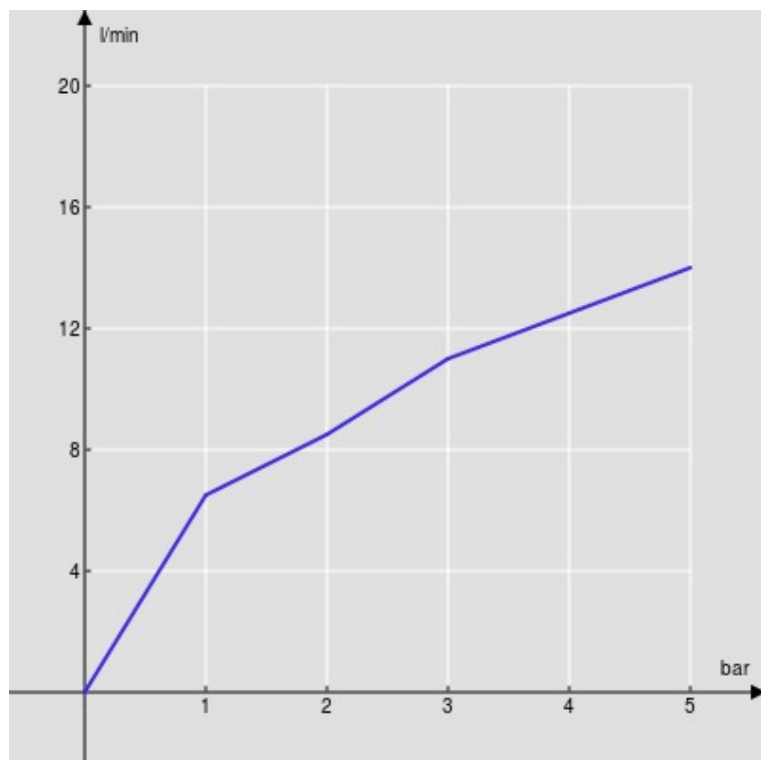

SPECIFICATIONS

Single control

Cromo polished

180° swivel spout

Pull-out single jet hand shower

ø 3/8" stainless steel flexible pipe

50% two step cartridge for water saving

Packaging: 56,5 x 29 x 7,1 cm / 0,011633 m<sup>3</sup> / 2,72 kg

FLOW RATE DIAGRAM: HOT/COLD WATER

— Aerator

FLOW RATE DIAGRAM: MIXED WATER

— Aerator