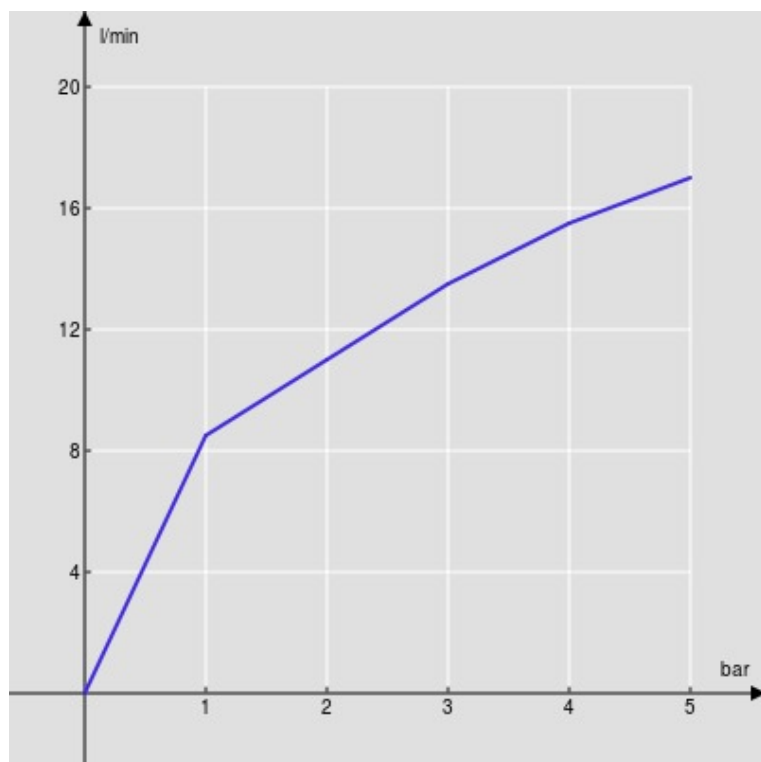

SPECIFICATIONS

Single control

Cromo polished

180° swivel spout

Pull-out single jet hand shower

ø 3/8" stainless steel flexible pipe

50% two step cartridge for water saving

Packaging: 56,5 x 29 x 7,1 cm / 0,011633 m<sup>3</sup> / 2,72 kg

FLOW RATE DIAGRAM: HOT/COLD WATER

— Aerator

FLOW RATE DIAGRAM: MIXED WATER

— Aerator