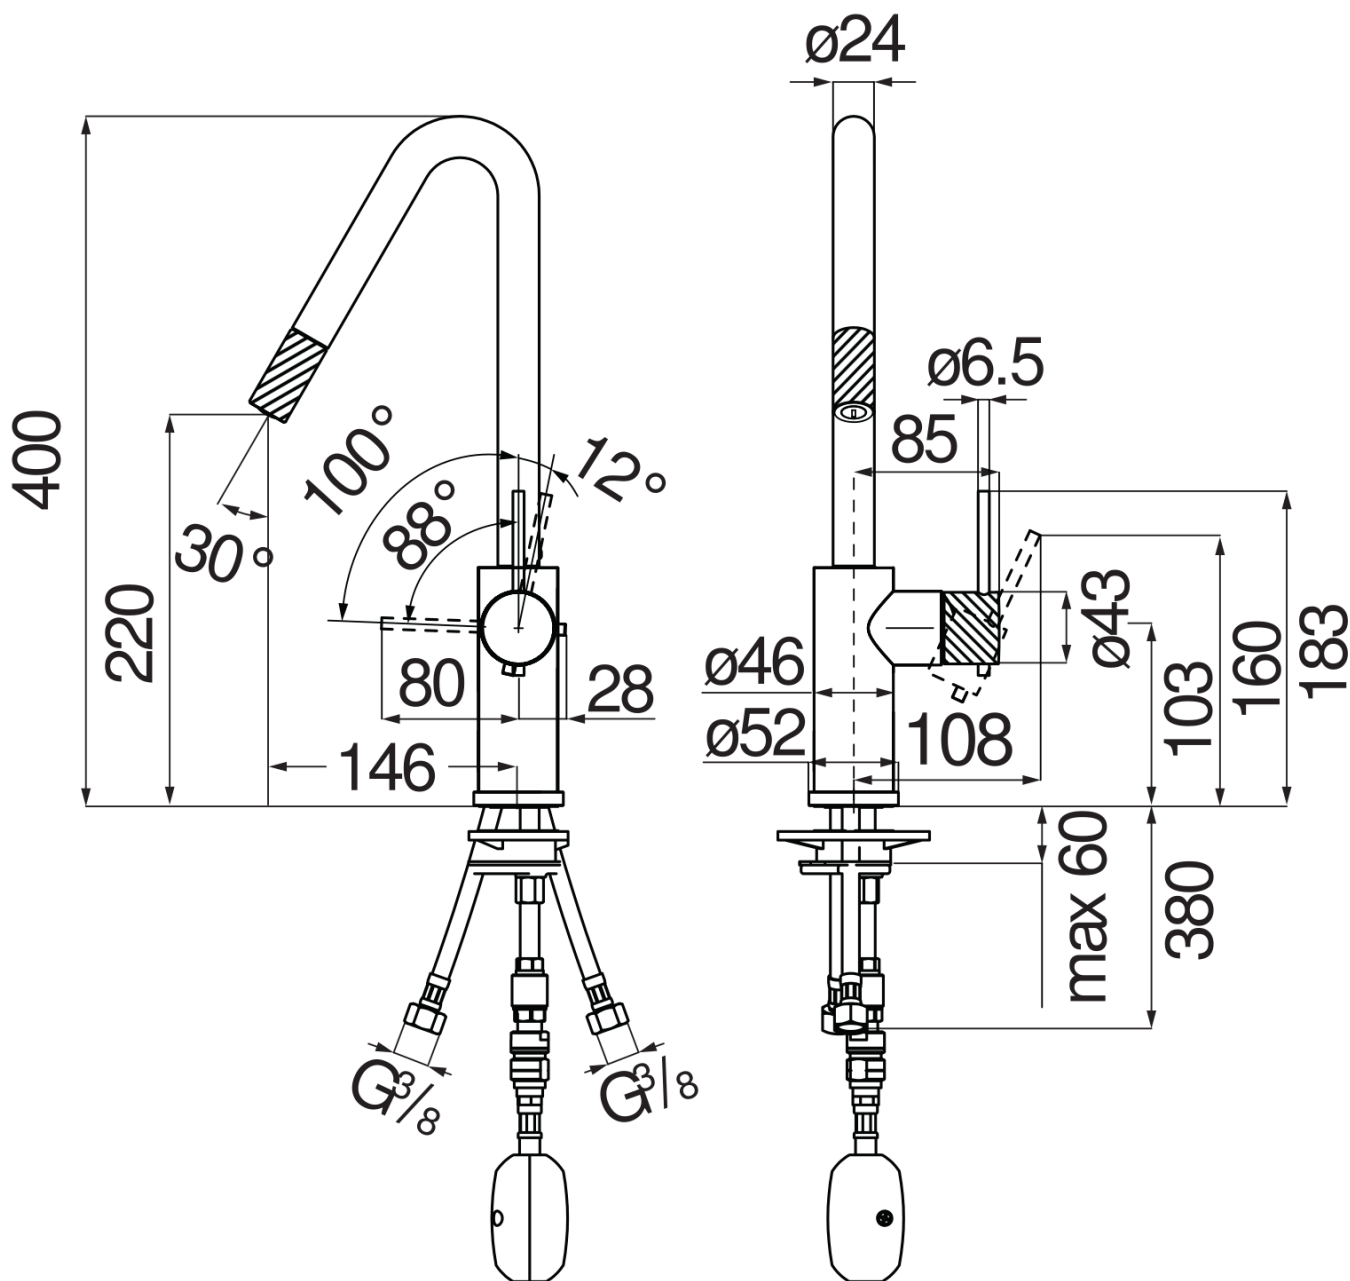

SPECIFICATIONS

Single control

Cromo polished

180° swivel spout

Pull-out single jet hand shower

ø 3/8" stainless steel flexible pipe

50% two step cartridge for water saving

Packaging: 56,5 x 29 x 7,1 cm / 0,011633 m<sup>3</sup> / 2,72 kg

FLOW RATE DIAGRAM: HOT/COLD WATER

— Aerator

FLOW RATE DIAGRAM: MIXED WATER

— Aerator