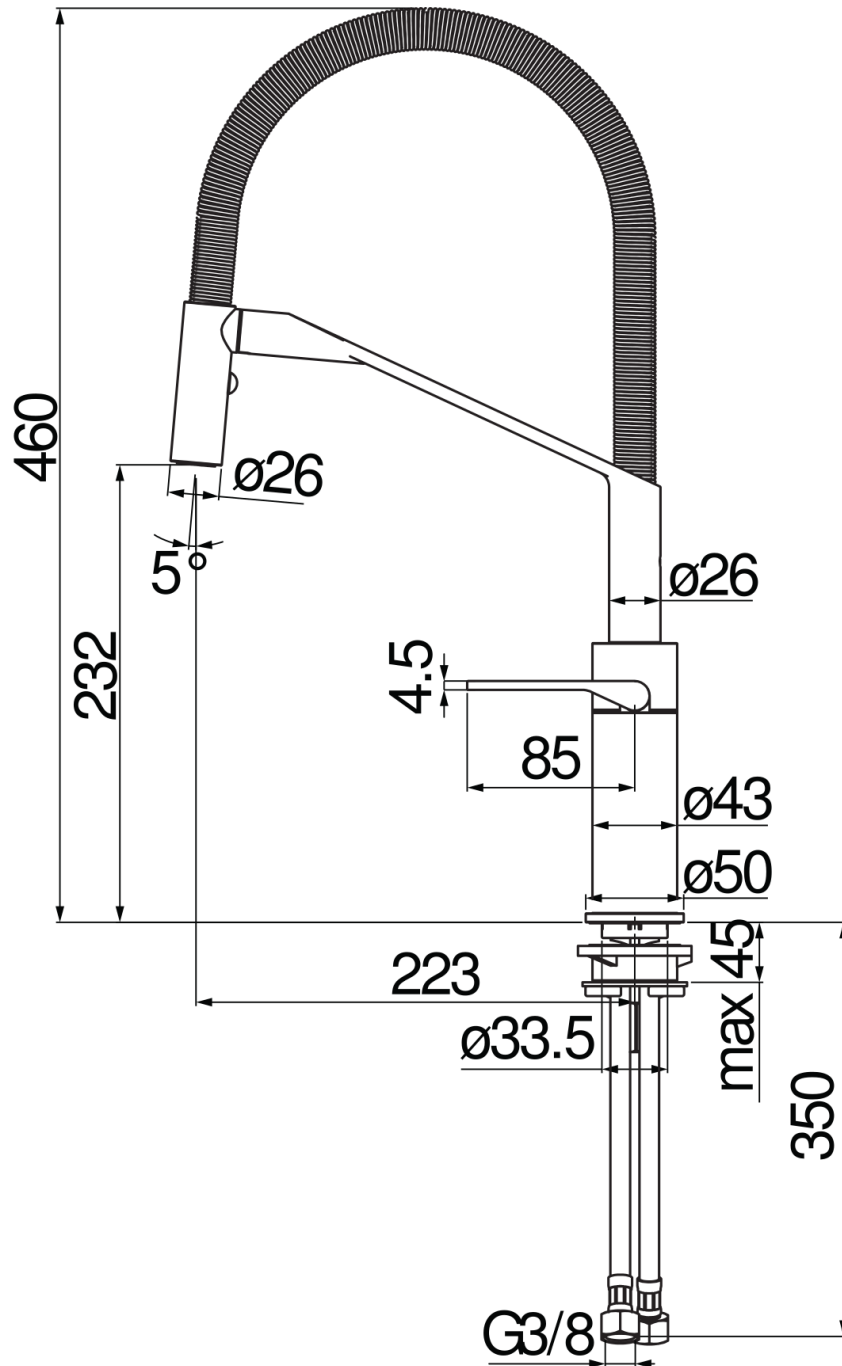

SPECIFICATIONS

Single control  
Cromo and Mora  
360° swivel spout  
Adjustable 2-jet hand shower  
ø 3/8" stainless steel flexible pipe  
Energy saving system with cold water side opening  
Packaging: 56,5 x 29 x 7,1 cm / 0,011633 m<sup>3</sup>

CERTIFICATIONS

FLOW RATE DIAGRAM: HOT/COLD WATER

FLOW RATE DIAGRAM: MIXED WATER