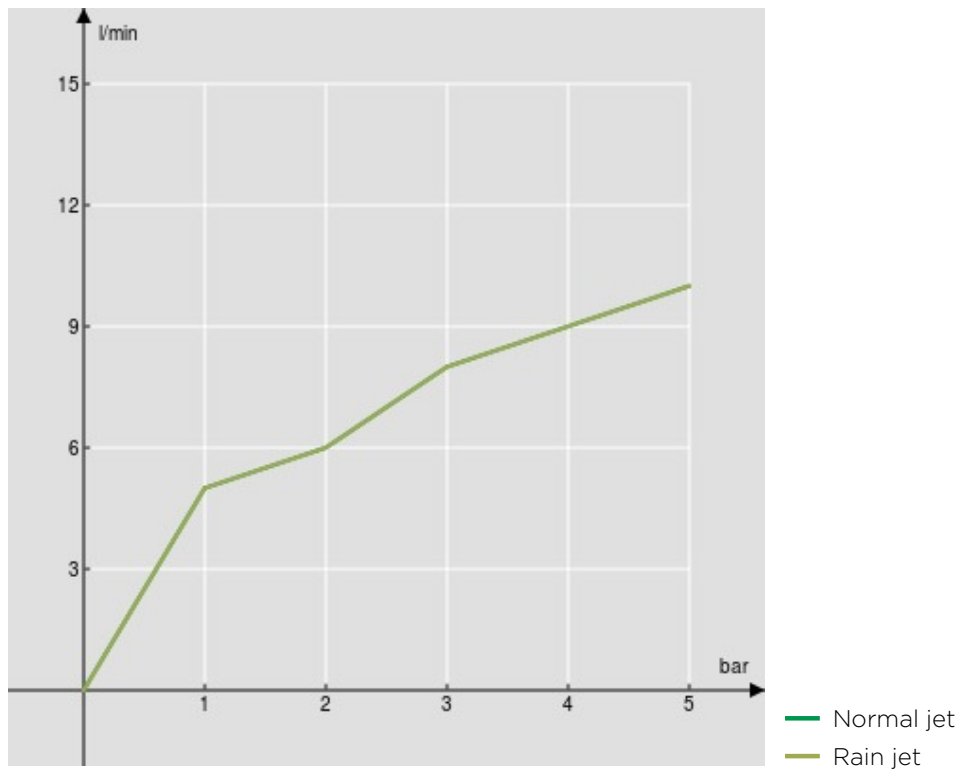

FLOW RATE DIAGRAM: MIXED WATER