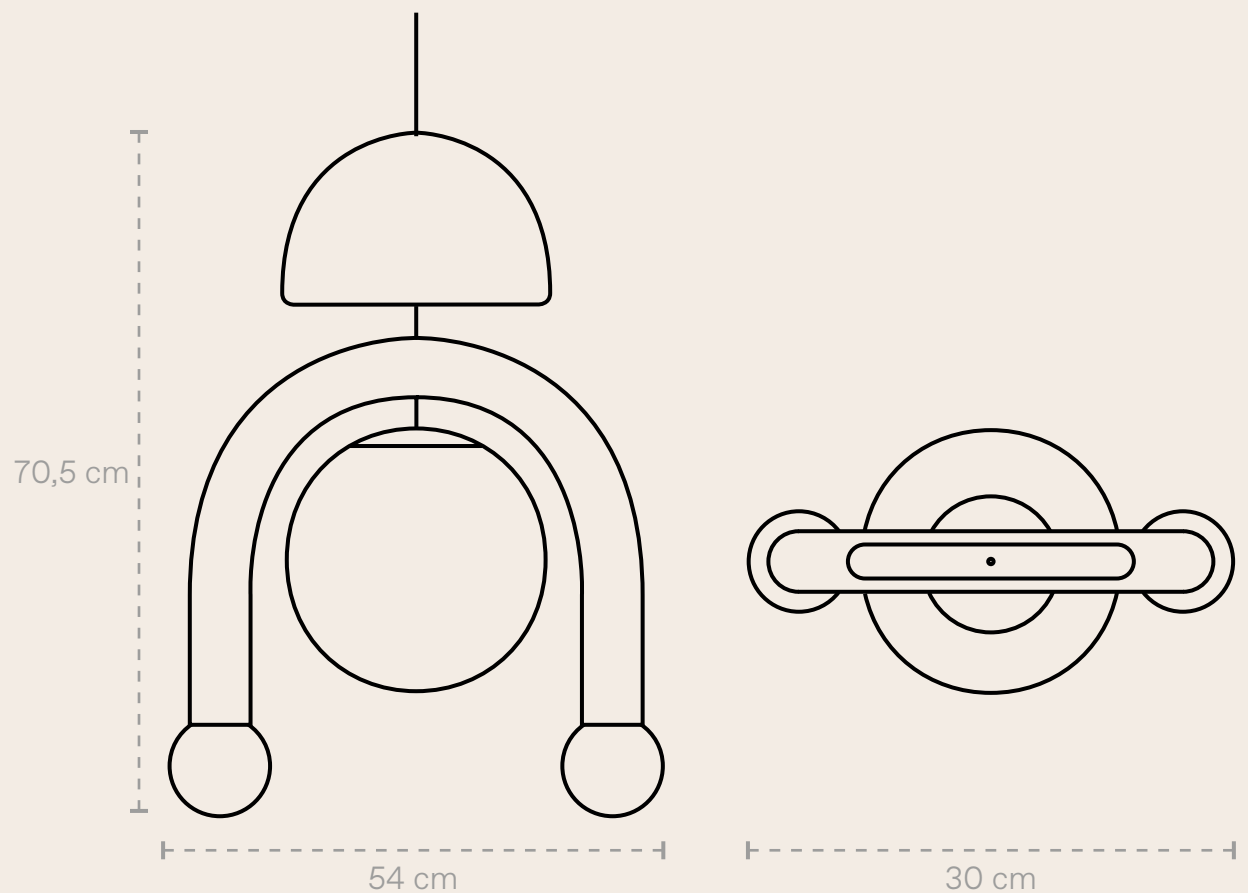

HECATE

sphær

This serene figure shines her radiance protectively upon dim corners. Form and colour engage in a playful dance, symbolising the infinite duality and interplay between night and day. In a harmonious composition of glass and ceramic, Hecate wears her crown with pride, serving as a majestic tribute to every facet of light: warming, nurturing, guiding.

COLORS

Dark Green | Rosé

CATEGORY

Pendant Light

ENVIRONMENT

Indoor

DIMENSIONS

h: 70,5 cm / b: 54 cm / t: 30 cm

WEIGHT

9,4 kg

The weight may vary by 1-2 kg, as it is a handmade product.

VOLTAGE

220-240V AC

LIGHT SOURCE

E27 / 8W / 6500K

Bulb is included

PENDANT TUBE MOUNTED ON THE LAMP

20 cm

3 x 30 CM PENDANT TUBES are included with the order

MATERIAL & FINISH

Hecate consists of a pink-pigmented glass sphere, over which a dark green ceramic tube forms an arch. At the ends of the arch, there are two pink-painted ceramic spheres. Above the arch, there is another dark green ceramic shape. All the ceramic colours have a matte finish. A suspension tube made of sturdy iron, coloured in gold-silver, keeps the lamp stable and secure, with the length of the suspension being adjustable.