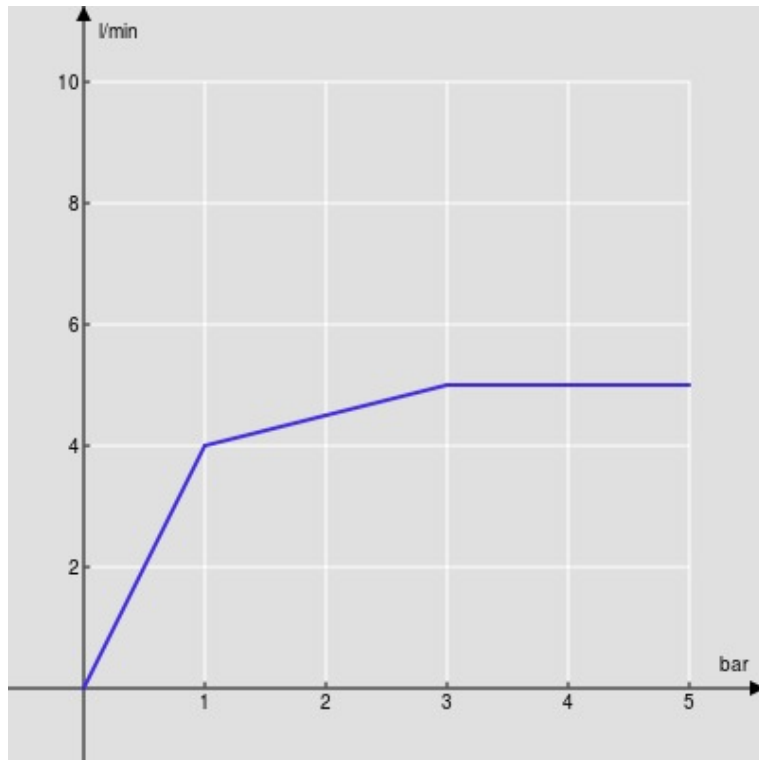

SPECIFICATIONS

Single control
Cromo polished
Anti limescale aerator M 18,5 x 1, flow rate 5 l/min
1 1/4" push waste
ø 3/8" stainless steel flexible pipe
Energy saving system with cold water side opening
Packaging: 41 x 21 x 7 cm / 0,006027 m³

FLOW RATE DIAGRAM: HOT/COLD WATER

— Aerator

FLOW RATE DIAGRAM: MIXED WATER

— Aerator