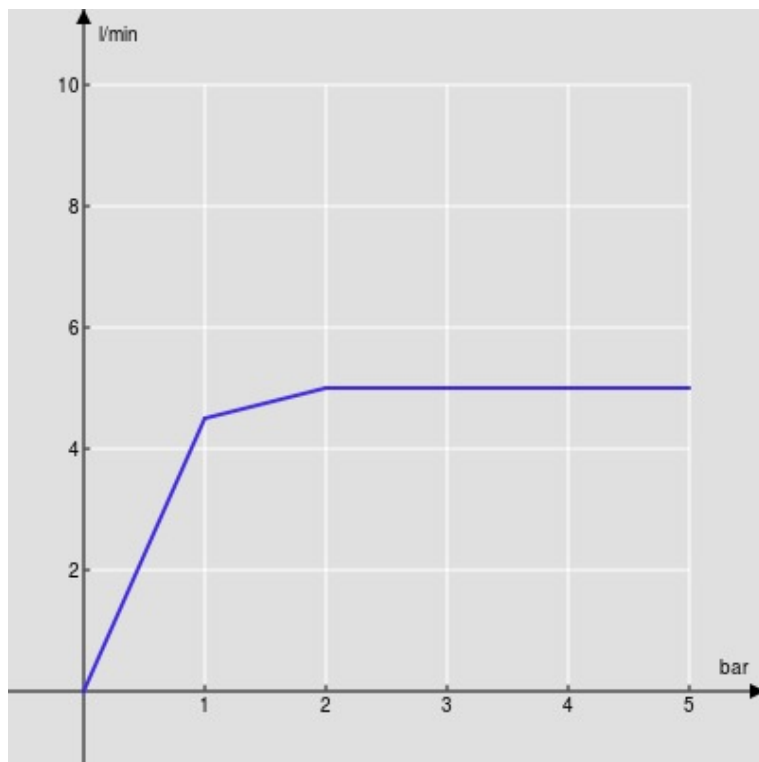

SPECIFICATIONS

Single control
Cromo polished
Anti limescale aerator M 18,5 x 1, flow rate 5 l/min
1 1/4" push waste
ø 3/8" stainless steel flexible pipe
Energy saving system with cold water side opening
Packaging: 41 x 21 x 7 cm / 0,006027 m³

FLOW RATE DIAGRAM: HOT/COLD WATER

— Aerator

FLOW RATE DIAGRAM: MIXED WATER

— Aerator