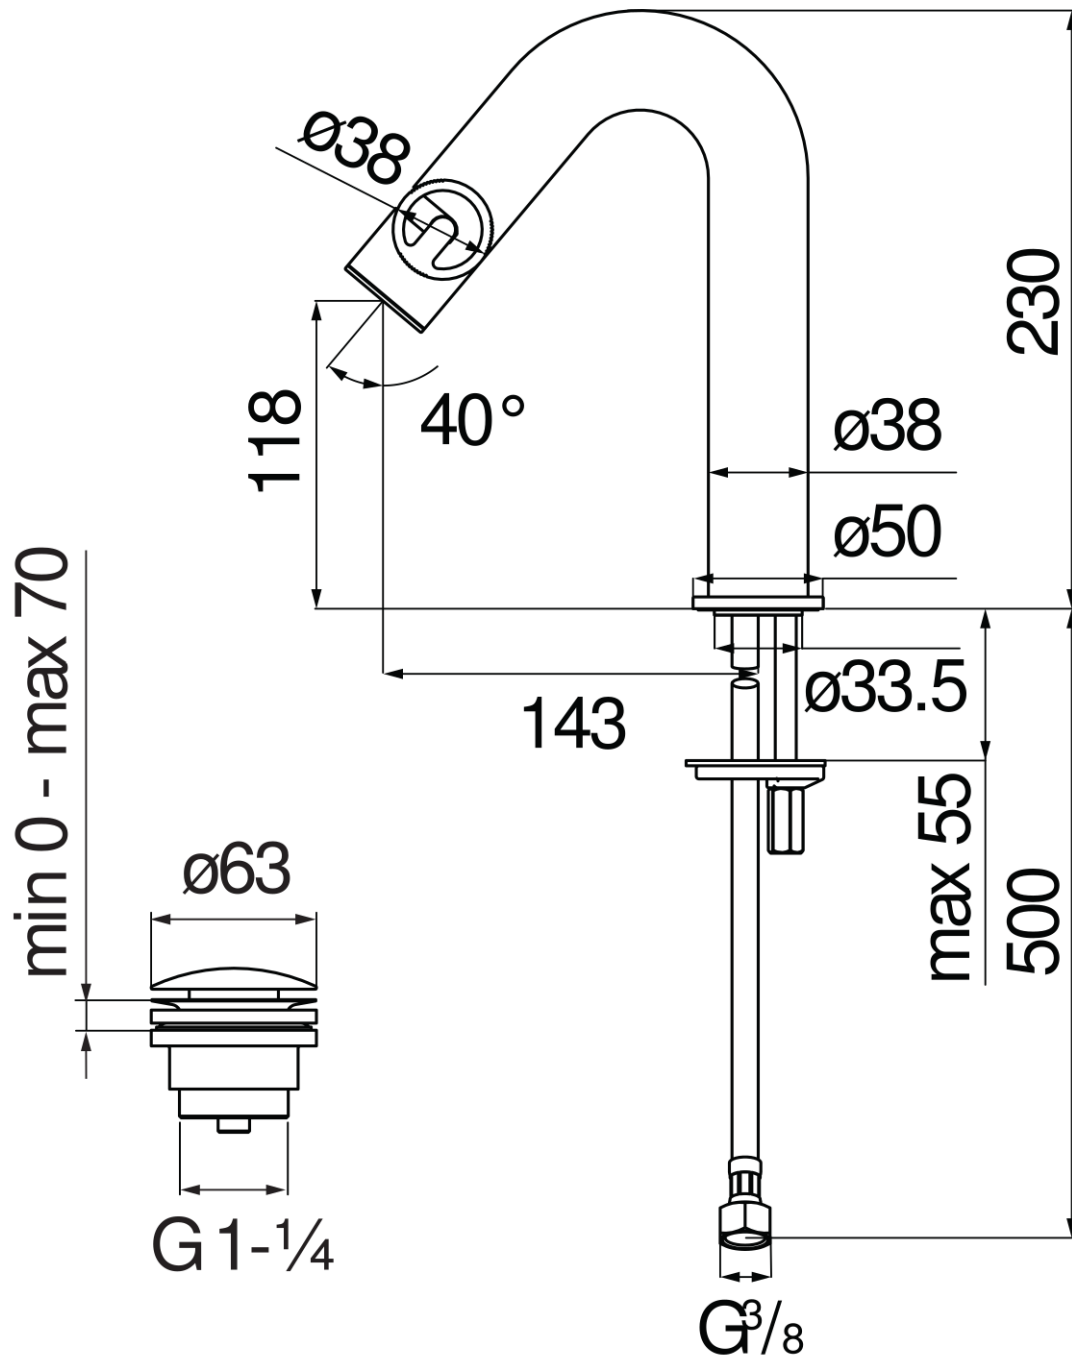

SPECIFICATIONS

Single control
Cromo polished
Anti limescale aerator M 18,5 x 1, flow rate 5 l/min
1 1/4" push waste
ø 3/8" stainless steel flexible pipe
Energy saving system with cold water side opening
Packaging: 41 x 21 x 7 cm / 0,006027 m³

FLOW RATE DIAGRAM: HOT/COLD WATER

— Aerator

FLOW RATE DIAGRAM: MIXED WATER

— Aerator