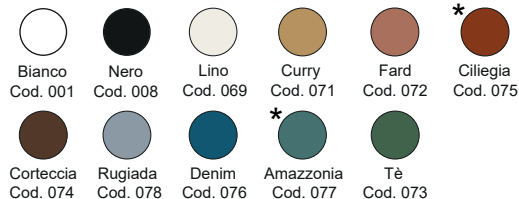

cod. 010 142

Mobile in MDF essenza
cm 42xh75
kg 20
Wooden furniture

Essenza - Wood:

Pietre - Stones:

Finitura lucida - Gloss finishing

Finitura opaca - Matt finishing

Il mobile in MDF è disponibile solo nei colori (finitura opaca/lucida) indicati con *
*The MDF furniture is only available in the colors (matt/glossy finish) indicated with **

ACCESSORI

cod. 007 403

Piletta cromo CLICK-CLACK per lavabo/bidet con coperchio in ceramica
Chrome waste for washbasin/bidet with ceramic top in all colours

cod. 007 717

Piletta nero matt CLICK-CLACK per lavabo/bidet con coperchio in ceramica
Matt black waste for washbasin/bidet with ceramic top in all colours