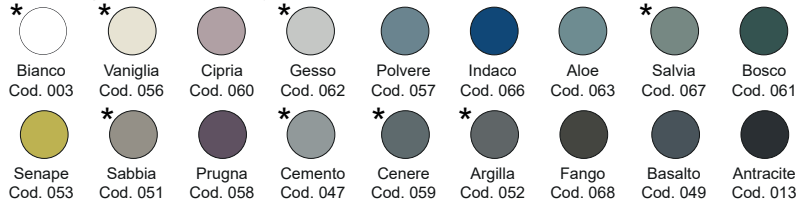

cod. 010 142

Mobile in MDF essenza
cm 42xh75
kg 20
Wooden furniture

Essenza - Wood:

Pietre - Stones:

Finitura lucida - Gloss finishing

Finitura opaca - Matt finishing

Il mobile in MDF è disponibile solo nei colori (finitura opaca/lucida) indicati con *
*The MDF furniture is only available in the colors (matt/glossy finish) indicated with **

ACCESSORI

cod. 007 403

Piletta cromo CLICK-CLACK per lavabo/bidet con coperchio in ceramica
Chrome waste for washbasin/bidet with ceramic top in all colours

cod. 007 717

Piletta nero matt CLICK-CLACK per lavabo/bidet con coperchio in ceramica
Matt black waste for washbasin/bidet with ceramic top in all colours