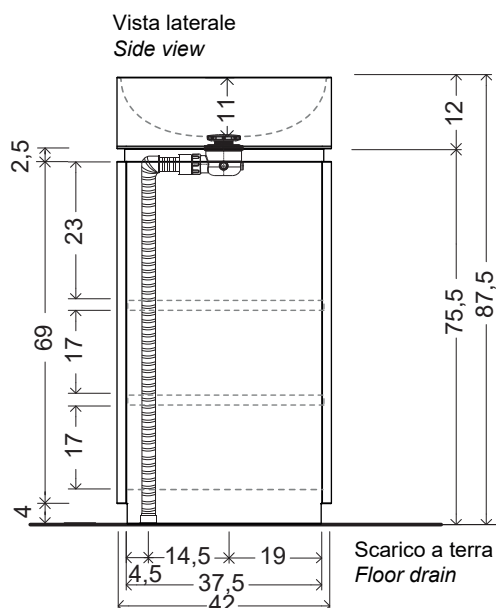

Finitura opaca - Matt finishing