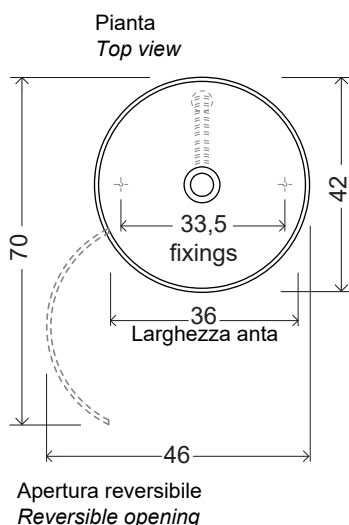

Finitura opaca - Matt finishing