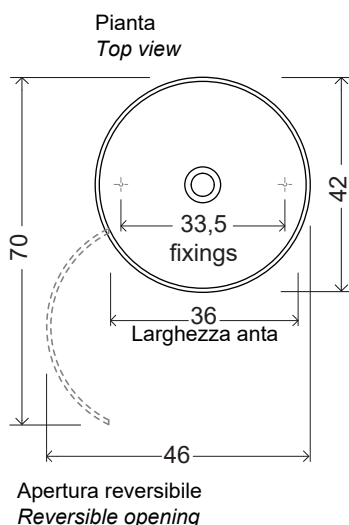

Finitura opaca - Matt finishing