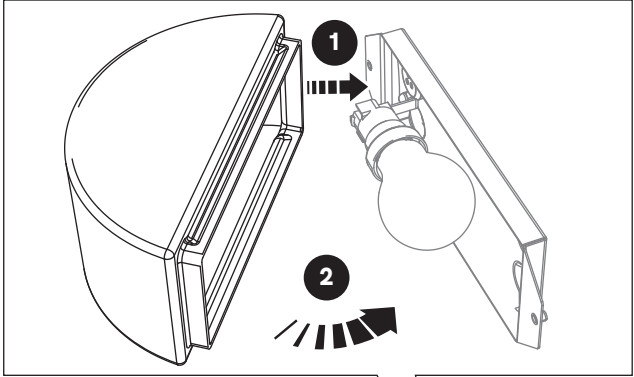

1

IT **USARE TASSELLI E VITI APPROPRIATE (NON FORNITI)**

EN **USE APPROPRIATE DOWELS AND SCREWS (NOT SUPPLIED)**

2

3

IT N = blu L = marrone
 ⊕ = giallo / verde

EN N = blue L = brown
 ⊕ = yellow / green

IL FANALE