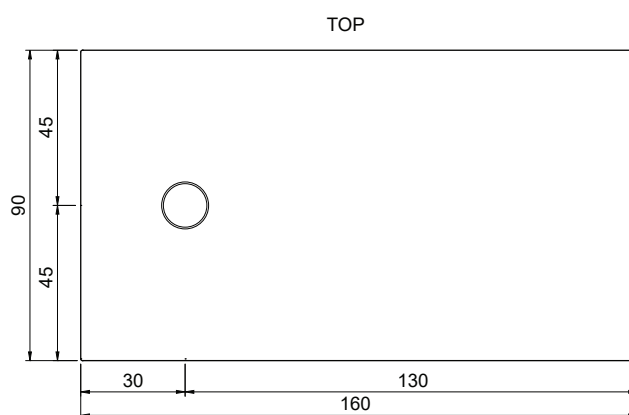

Reversible ceramic shower tray (L/R)
Standard or floor level fitting
90x160xh3 cm
OS PLANE treatment on request
 Kg. 51

Disponibile nei colori:
 Available in colours:

Finitura lucida - Gloss finishing

Finitura opaca - Matt finishing