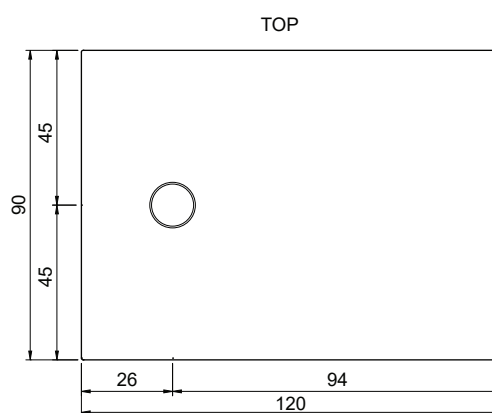

Reversible ceramic shower tray (L/R)
Standard or floor level fitting
90x120xh3 cm
OS PLANE treatment on request
 Kg. 38

Disponibile nei colori:
 Available in colours:

Finitura lucida - Gloss finishing

Finitura opaca - Matt finishing