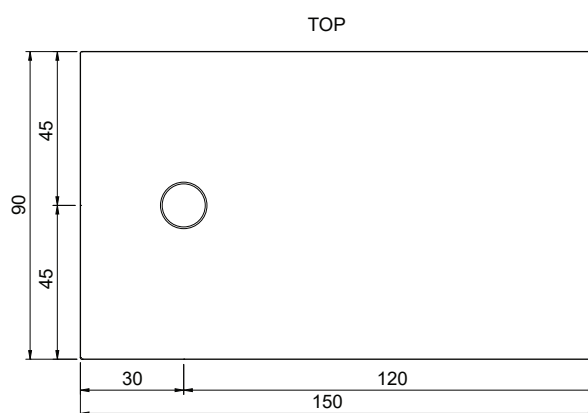

Reversible ceramic shower tray (L/R)
Standard or floor level fitting
90x150xh3 cm
OS PLANE treatment on request
 Kg. 48

Disponibile nei colori:
 Available in colours:

Finitura lucida - Gloss finishing

Finitura opaca - Matt finishing