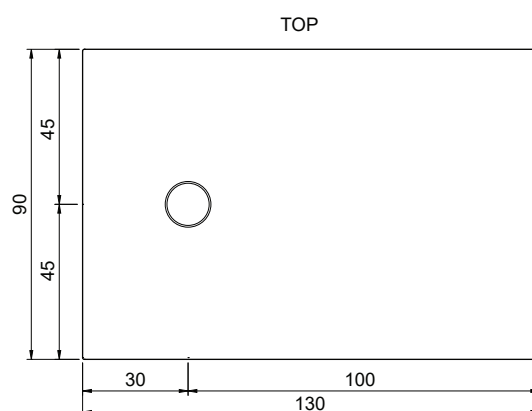

Reversible ceramic shower tray (L/R)
Standard or floor level fitting
90x130xh3 cm
OS PLANE treatment on request
Kg. 42

Disponibile nei colori:
Available in colours:

Finitura lucida - Gloss finishing

Finitura opaca - Matt finishing