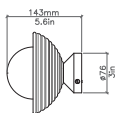

LINE DRAWINGS

SIDE VIEW