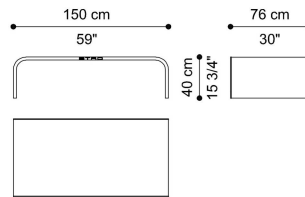

DIMENSIONS

LOW TABLE T.FLYLT03D

L 55 D 55 H 40 CM

LOW TABLE T.FLYLT04H

L 60 D 55 H 50 CM

LOW TABLE T.FLYLT04U

L 140 D 76 H 30 CM

LOW TABLE T.FLYLT04W

L 150 D 76 H 40 CM

FLY OVER LOW TABLES

STRUCTURE

COATED FABRIC

Coated fabric Arnica

WOOD

Clay Lacquered
Wood - Glossy

Yellow Lacquered
Wood - Glossy