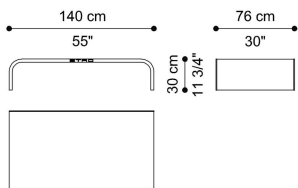

DIMENSIONS

LOW TABLE T.FLYLT03D

L 55 D 55 H 40 CM

LOW TABLE T.FLYLT04H

L 60 D 55 H 50 CM

LOW TABLE T.FLYLT04U

L 140 D 76 H 30 CM

LOW TABLE T.FLYLT04W

L 150 D 76 H 40 CM

FLY OVER LOW TABLES

STRUCTURE

COATED FABRIC

Coated fabric Arnica

WOOD

Clay Lacquered
Wood - Glossy

Yellow Lacquered
Wood - Glossy