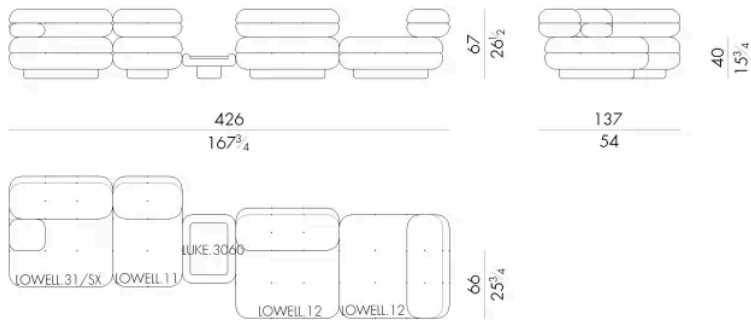

Dimensions

LOWELL.01

Modular element

67 W x 100 D x 40 H cm

LOWELL.02

Modular element

100 W x 100 D x 40 H cm

LOWELL.11

Modular element

67 W x 107 D x 67 H cm

LOWELL.12

Modular element

100 W x 107 D x 67 H cm

LOWELL . 31 / SX

Modular element

100 W x 107 D x 67 H cm

400 W x 107 D x 67 H cm

LOWELL.2800/SX - LOWELL.2800/DX

Modular sofa

400 W x 174 D x 67 H cm

LOWELL.2900

Modular sofa

426 W x 137 D x 67 H cm

LUKE.3060 not included

LOWELL.3000

Modular sofa

Generated: 21/10/2025

519 W x 267 D x 67 H cm