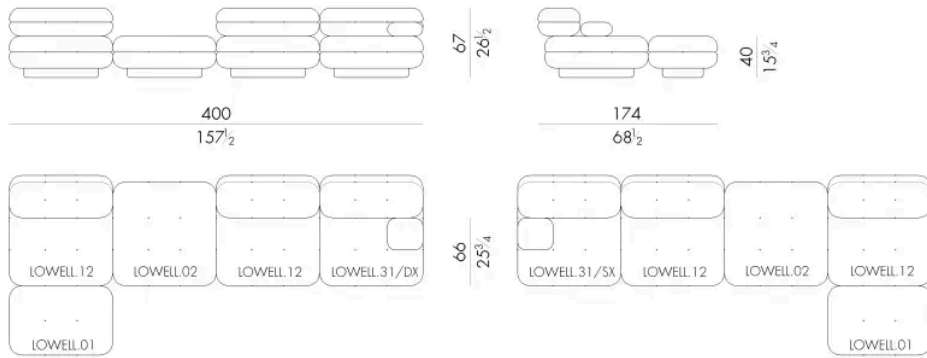

LOWELL.2800/SX - LOWELL.2800/DX

Modular sofa

400 W x 174 D x 67 H cm

LOWELL.2900

Modular sofa

426 W x 137 D x 67 H cm