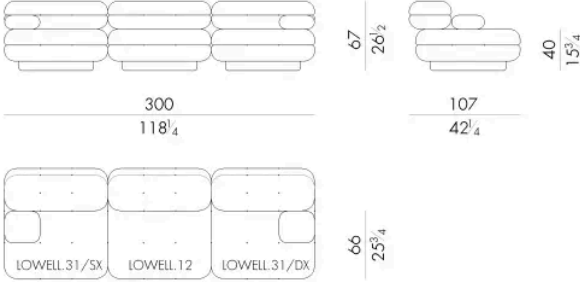

LOWELL.2500

Modular sofa

300Wx107Dx67Hcm