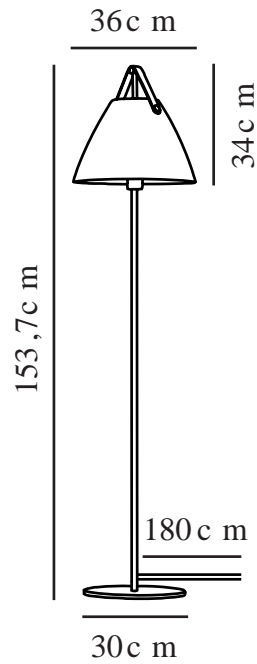

STRAP | FLOOR LAMP | WHITE

46234001

Voltage (V): 230 Volt
IP degree: IP20
Maximum bulb wattage (W): 40W
Class (Class 1, Class 2, Class 3):
Class 2 (Double isolated)
Socket type: E27
Dimmerable: Yes with compatible
bulb
Switch placement: On the fixture

Primary material: Metal
Secondary material: Leather
Colour of the cable: White
Length of the cable (cm): 180
Surface material of the cable:
Textile
Is the cable replaceable: False

Colour: White
Height (cm): 153.7
Tube Diameter (cm): 1.57
Shade Diameter (cm): 36
Shade Height (cm): 34
Outdoor base dimension (cm): 30

EAN: 5701581397286
TUN: 1957580
Item Number: 46234001

Pcs Per Master Carton: 2
Sales Box Height (cm): 29
Sales Box Width(cm): 40
Sales Box Depth (cm): 73
Sales Box Volume m³ : 0.0847
Product net weight (kg): 5.686