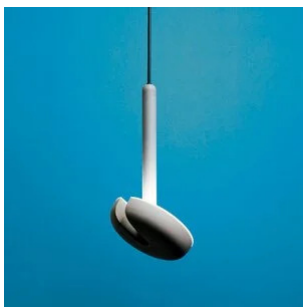

Colour variant code

21020/BI