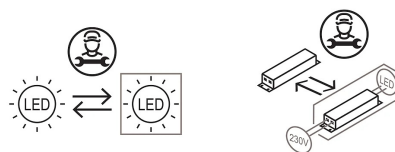

Certifications

EcoLabel